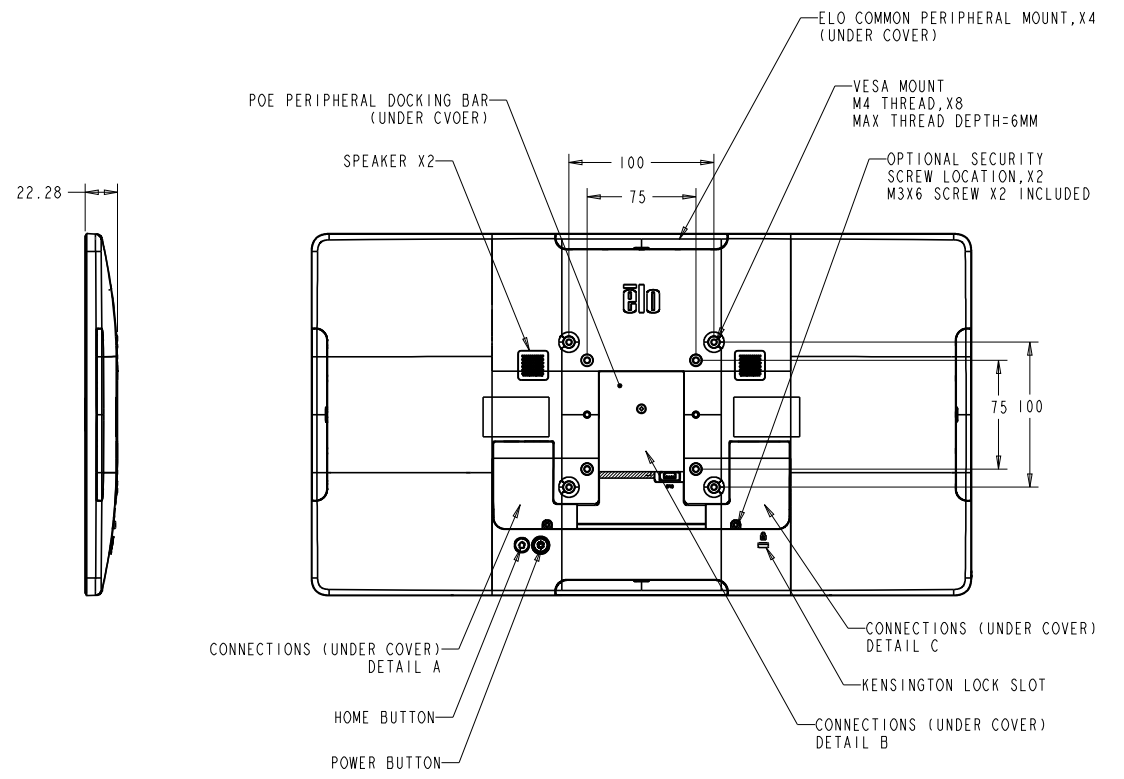

TITLE: Elo\_Pay\_15.6-inch\_Tap\_to\_Pay

DIMENSIONS ARE IN MILLIMETERS

SHEET 1 OF 3

**elo**

MS-0061836  
 DATE: 03/16/2026  
 REV: A

ELO PERIPHERAL MOUNTING INTERFACE (PER SIDE)  
(SEE WEBSITE FOR DIMENSIONAL DRAWINGS OF COMPATIBLE PERIPHERALS)

POWER OVER ETHERNET (POE) ADAPTER KIT P/N: E413396/E669163  
(OPTIONAL KIT, PURCHASED SEPARATELY)  
POE COVER REMOVED AND POE PERIPHERAL INSTALLED