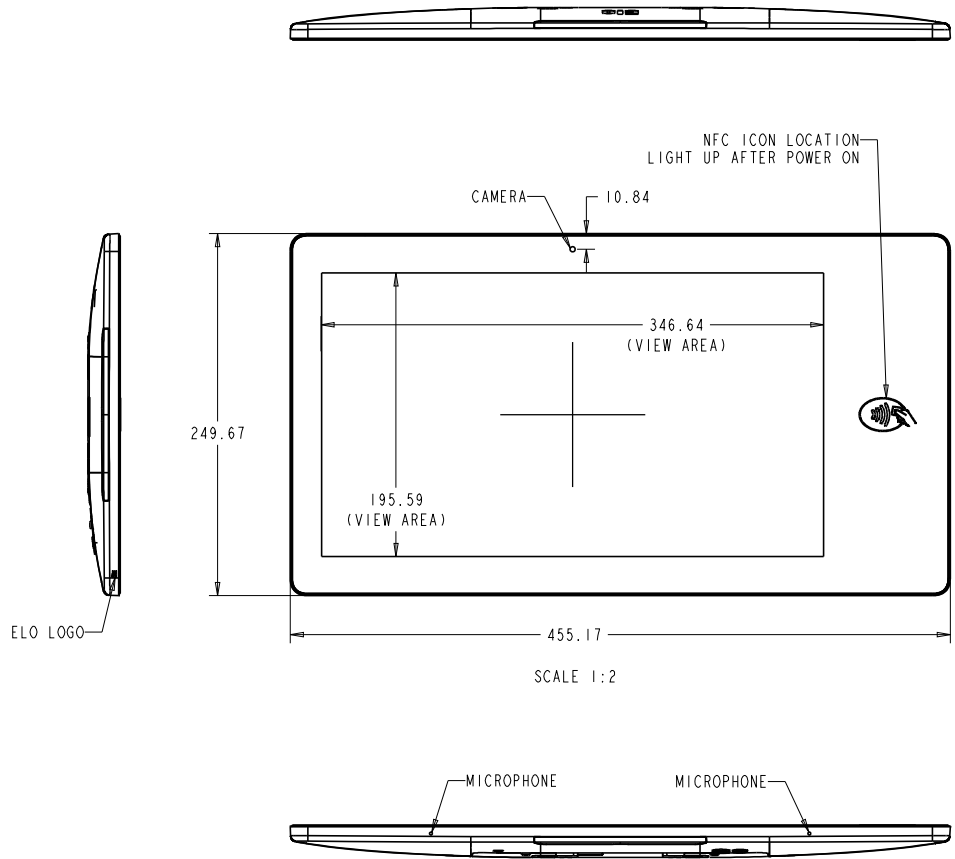

TITLE: Elo\_Pay\_15.6-inch\_Tap\_to\_Pay

DIMENSIONS ARE IN MILLIMETERS

SHEET 1 OF 3

**elo**

MS-0061836  
 DATE: 03/16/2026  
 REV: A

ELO PERIPHERAL MOUNTING INTERFACE (PER SIDE)  
(SEE WEBSITE FOR DIMENSIONAL DRAWINGS OF COMPATIBLE PERIPHERALS)

POWER OVER ETHERNET (POE) ADAPTER KIT P/N: E413396/E669163  
(OPTIONAL KIT, PURCHASED SEPARATELY)  
POE COVER REMOVED AND POE PERIPHERAL INSTALLED