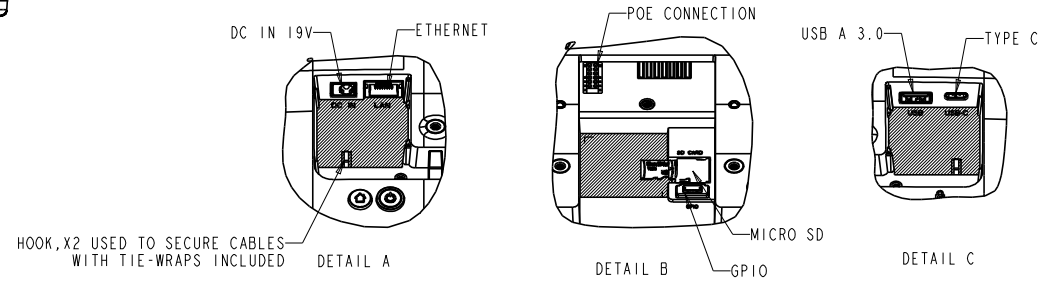

TITLE: Elo\_Pay\_15.6-inch\_Tap\_to\_Pay

DIMENSIONS ARE IN MILLIMETERS

SHEET 1 OF 3

**elo**

MS-0061836  
 DATE: 03/16/2026  
 REV: A

ELO PERIPHERAL MOUNTING INTERFACE (PER SIDE)  
(SEE WEBSITE FOR DIMENSIONAL DRAWINGS OF COMPATIBLE PERIPHERALS)

POWER OVER ETHERNET (POE) ADAPTER KIT P/N: E413396/E669163  
(OPTIONAL KIT, PURCHASED SEPARATELY)  
POE COVER REMOVED AND POE PERIPHERAL INSTALLED