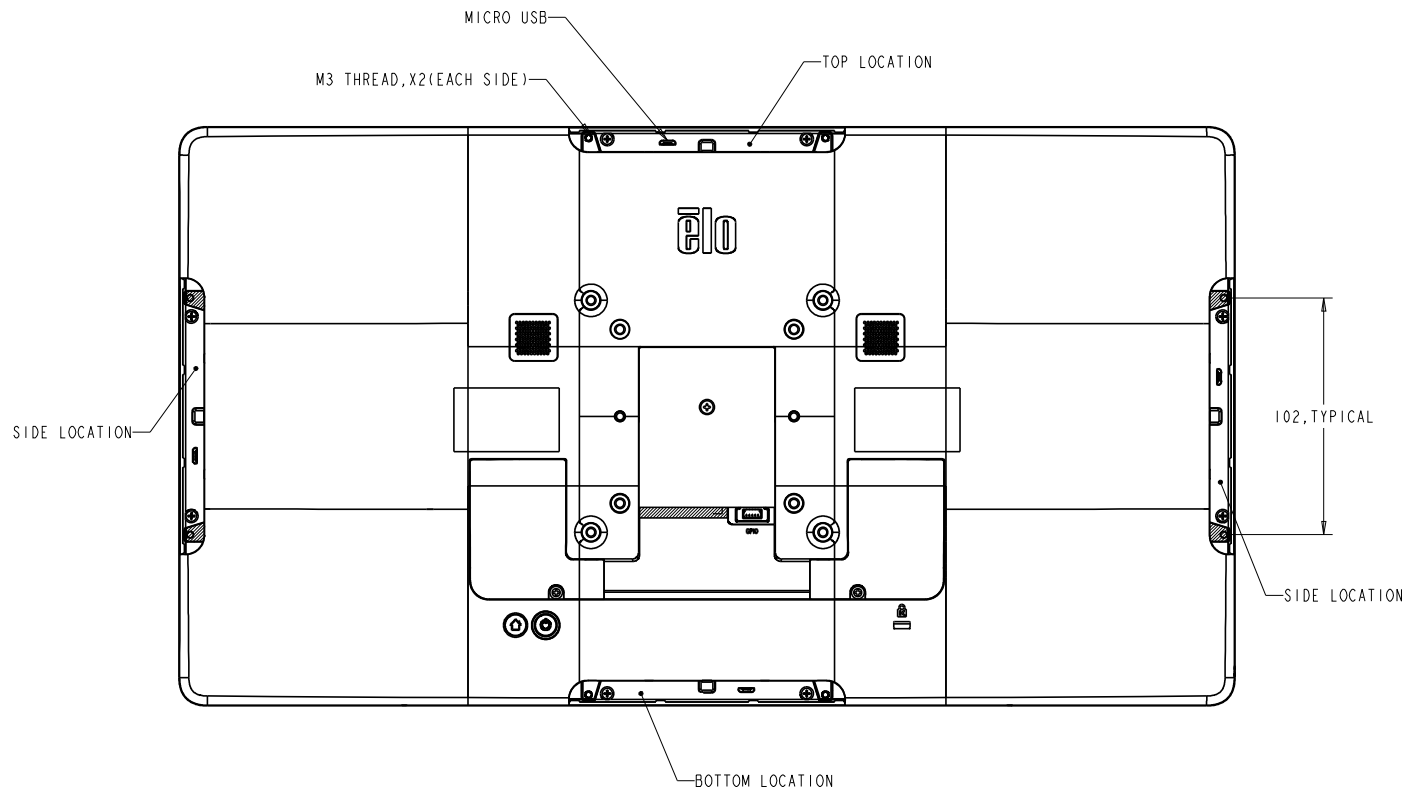

TITLE: Elo\_Pay\_15.6-inch\_Tap\_to\_Pay

DIMENSIONS ARE IN MILLIMETERS

SHEET 1 OF 3

**elo**

MS-0061836  
 DATE: 03/16/2026  
 REV: A

ELO PERIPHERAL MOUNTING INTERFACE (PER SIDE)  
(SEE WEBSITE FOR DIMENSIONAL DRAWINGS OF COMPATIBLE PERIPHERALS)

POWER OVER ETHERNET (POE) ADAPTER KIT P/N: E413396/E669163  
(OPTIONAL KIT, PURCHASED SEPARATELY)  
POE COVER REMOVED AND POE PERIPHERAL INSTALLED